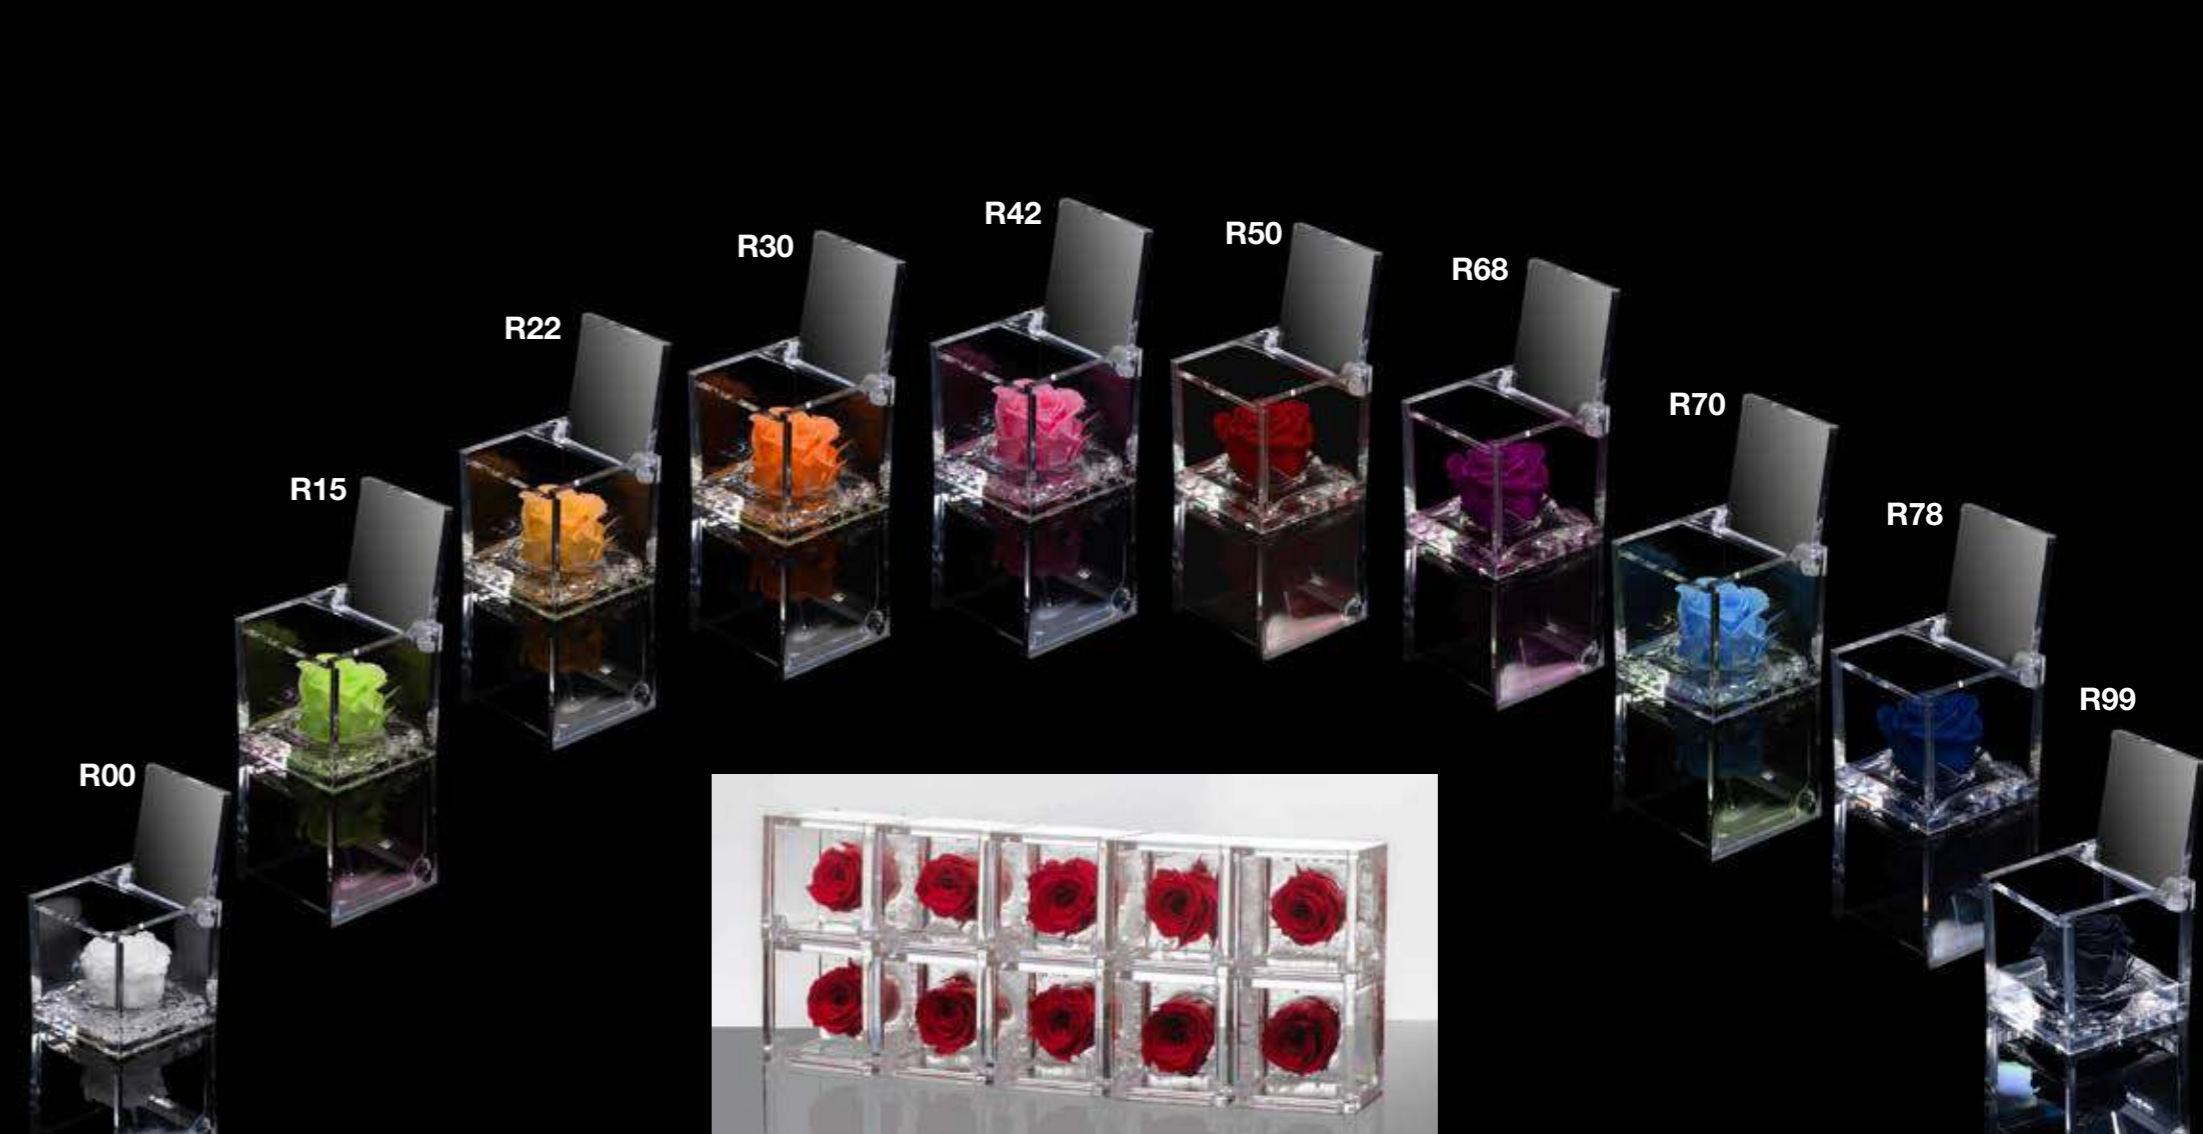

Mini Flowercube®

by ARSNOVA

fiori veri profumati   real scented flowers